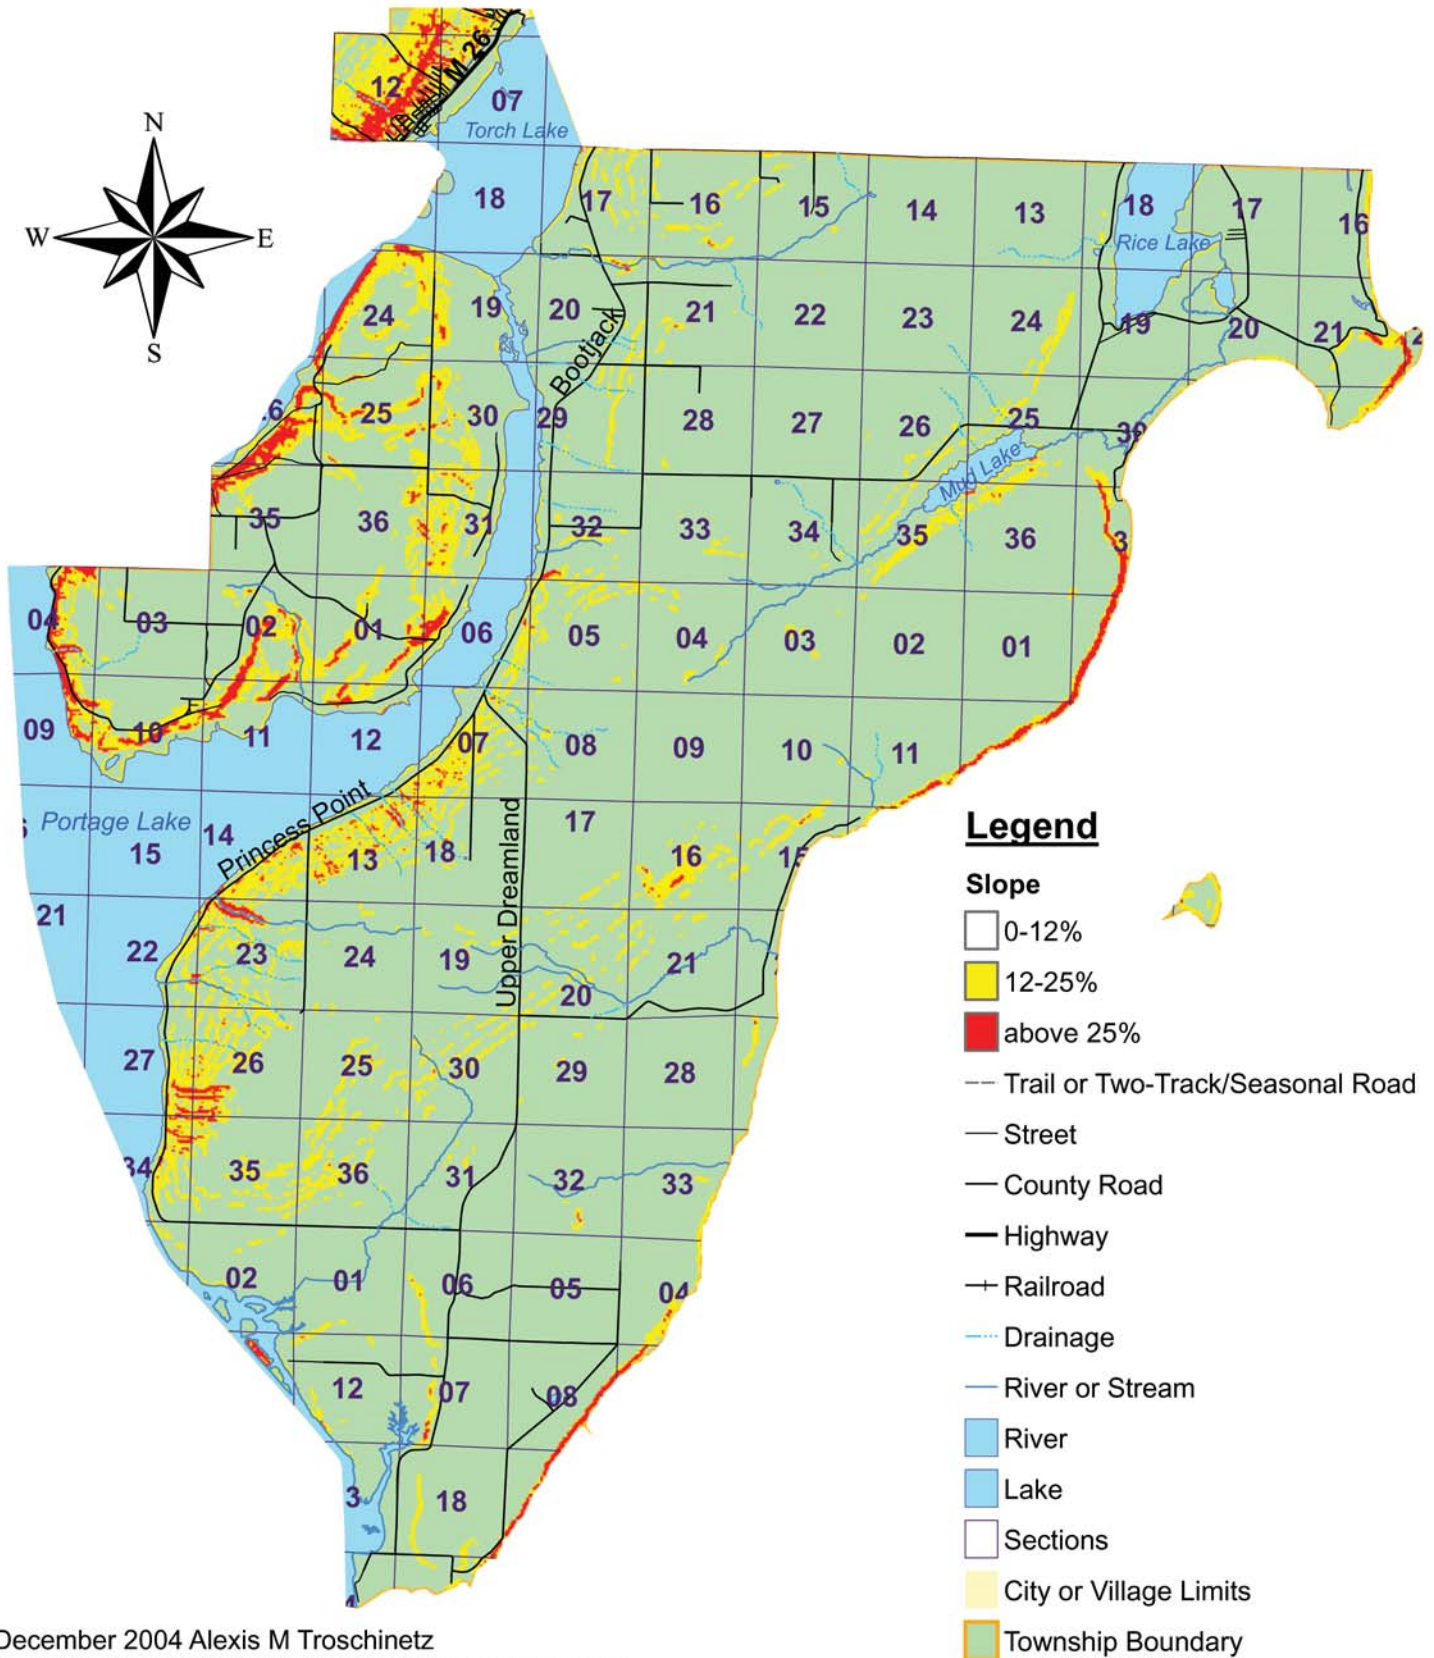

Torch Lake Township - Steep Slopes

December 2004 Alexis M Troschinetz
 GEM Center for Science and Environmental Outreach
 Michigan Technological University
 Source: Michigan Geographic Data Library,
 Michigan Geographic Framework

1 0 1 2 Miles