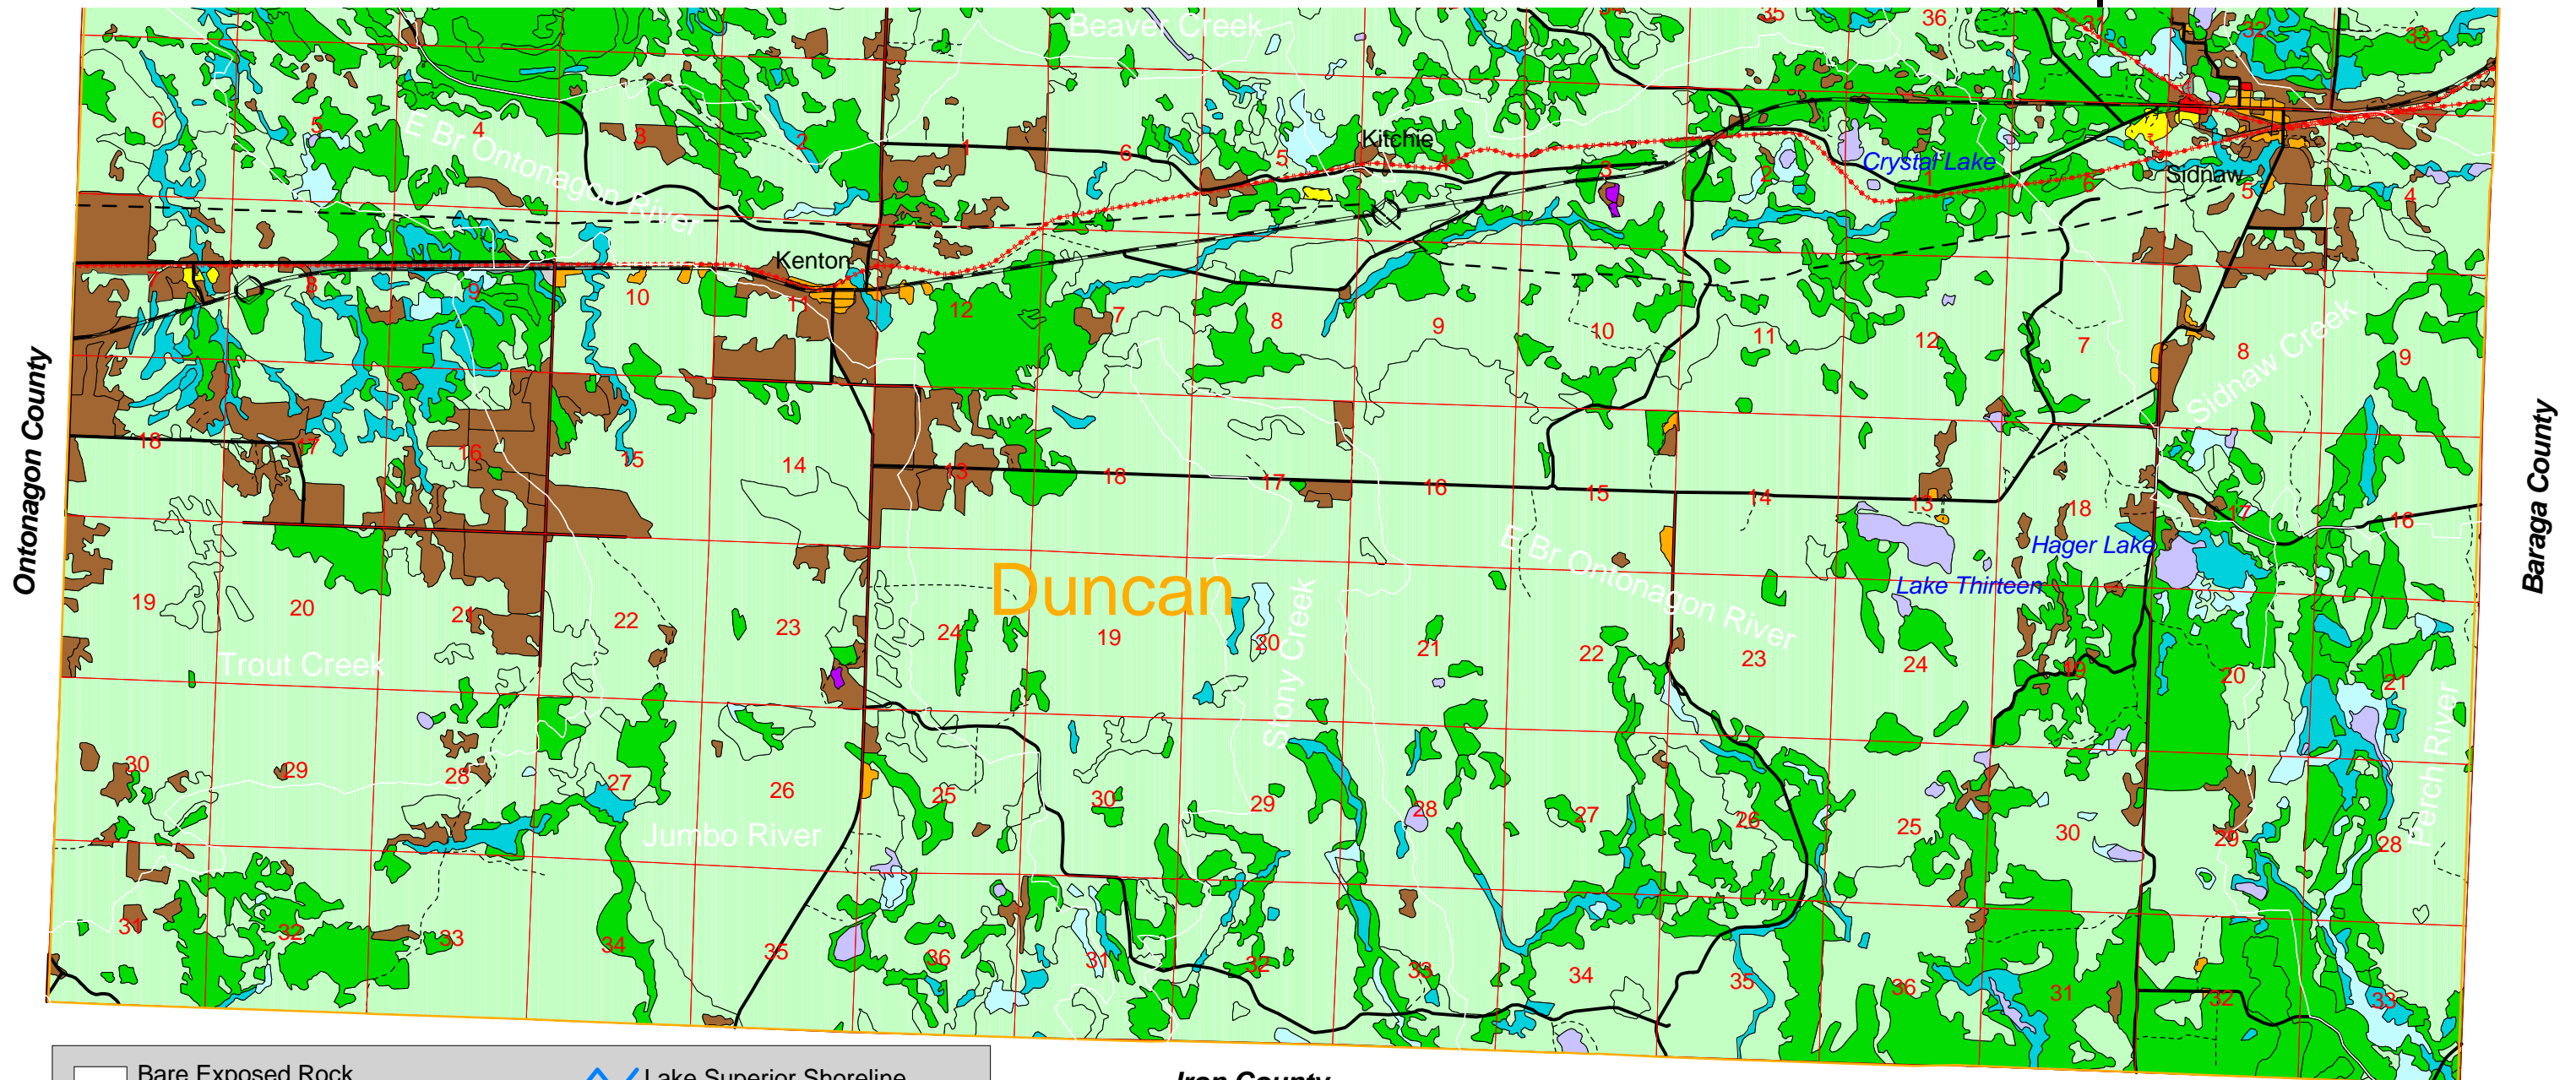

Land Use/Cover, 1978, Southern Duncan Township

Iron County

10 May 2001 Kristine Bradof
 GEM Center for Science and Environmental Outreach
 Michigan Technological University

Source: Michigan Department of Natural Resources Spatial Data Library (www.dnr.state.mi.us/spatialdatalibrary), Michigan Resource Information System (MIRIS)