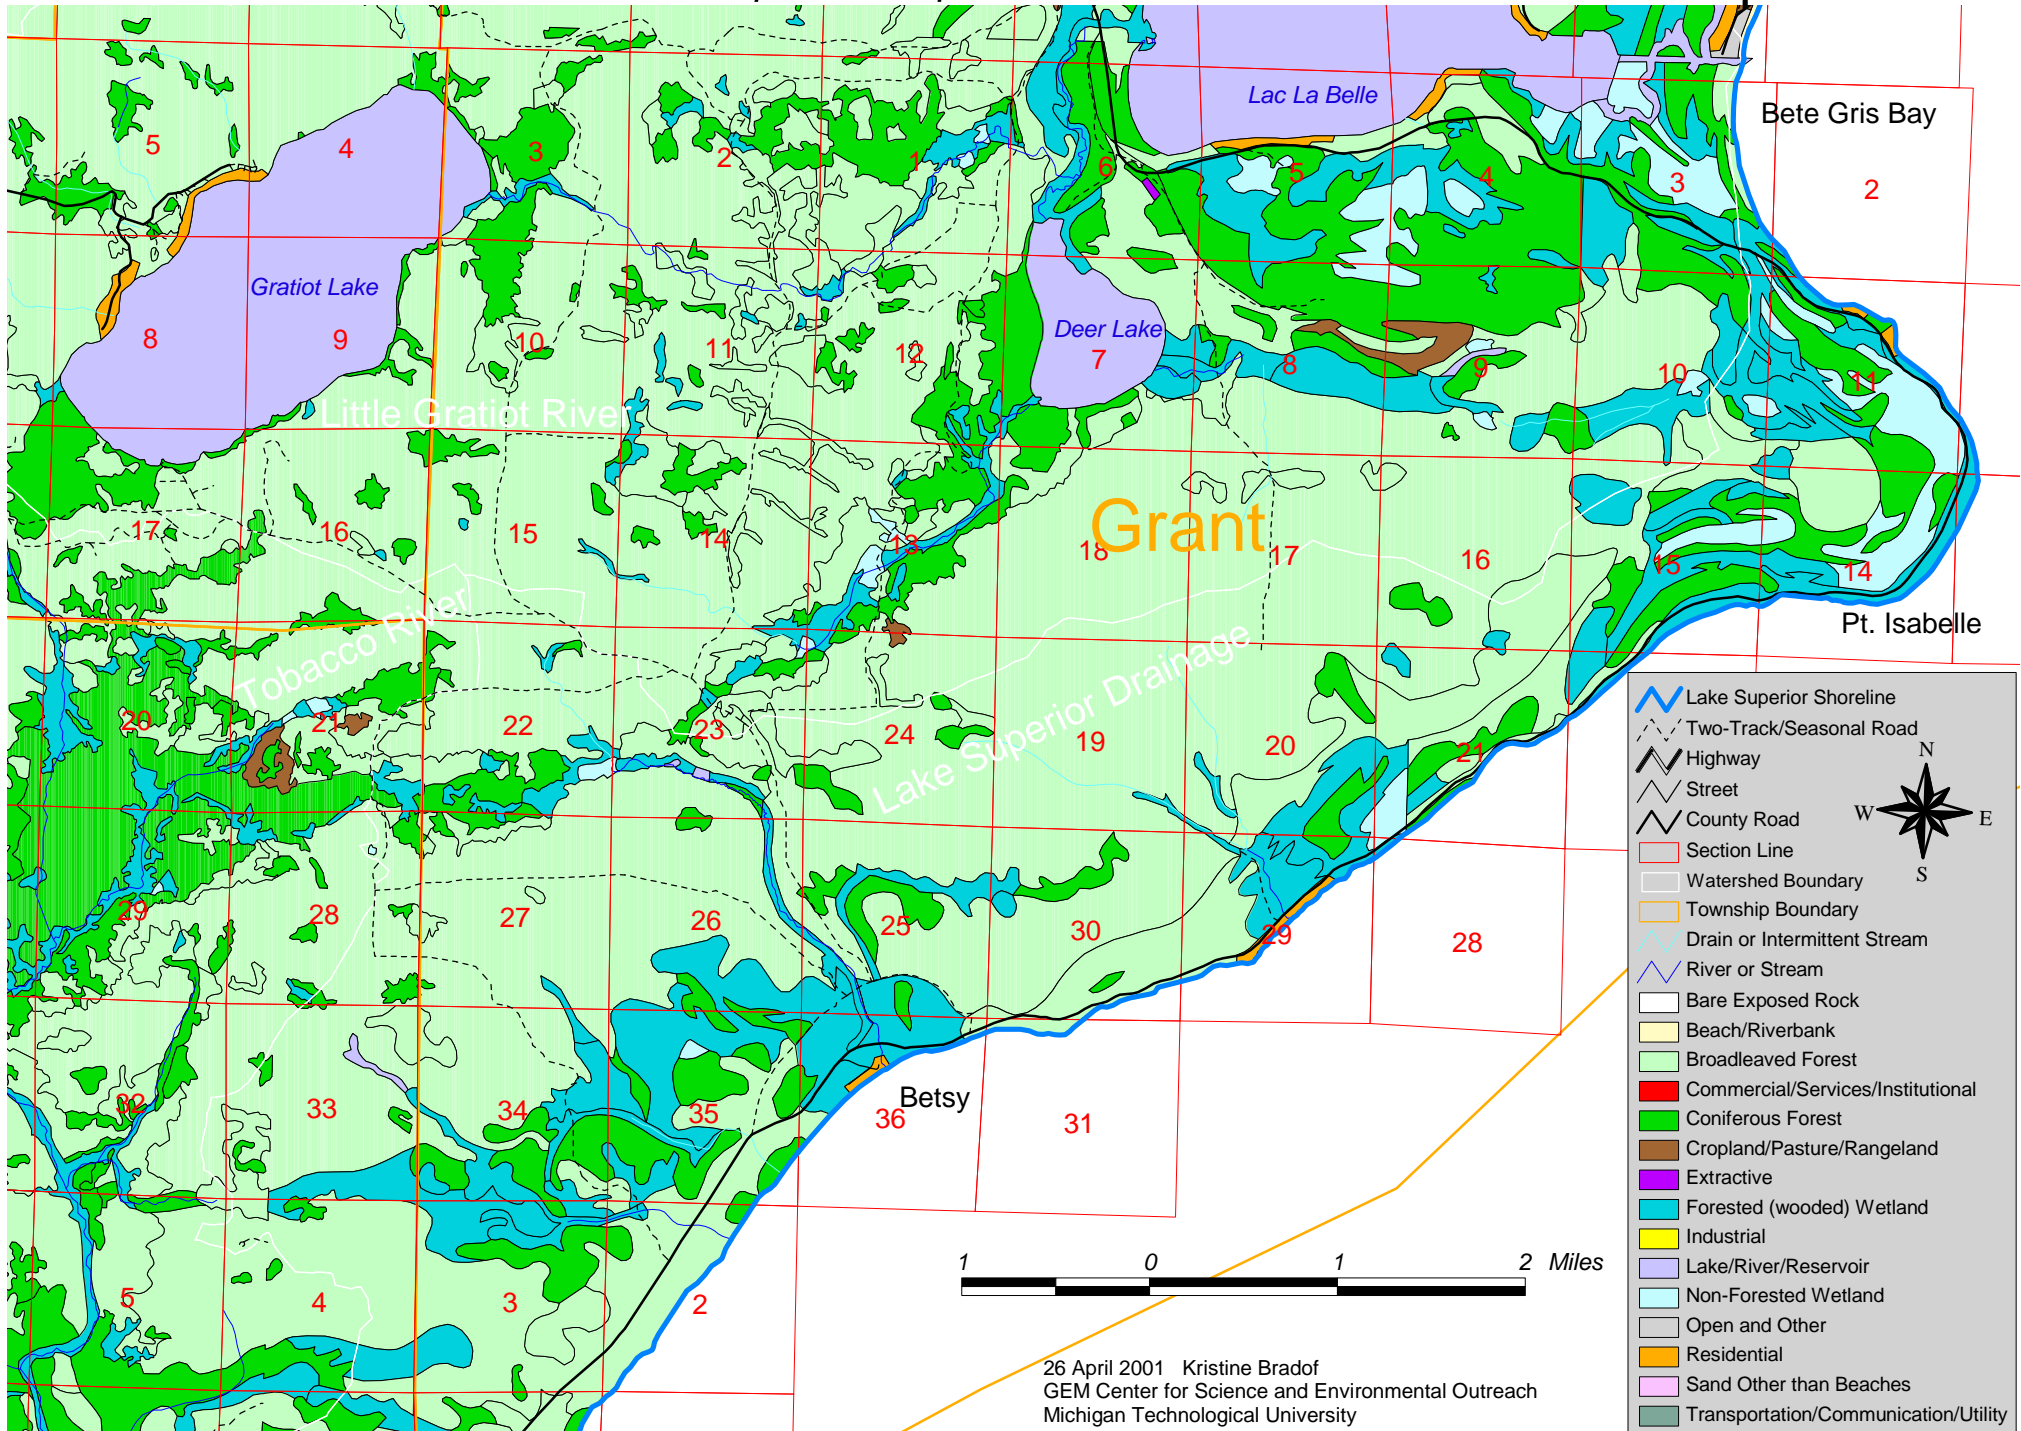

# Land Use/Cover, 1978, Southwest Grant Township

26 April 2001 Kristine Bradof  
 GEM Center for Science and Environmental Outreach  
 Michigan Technological University